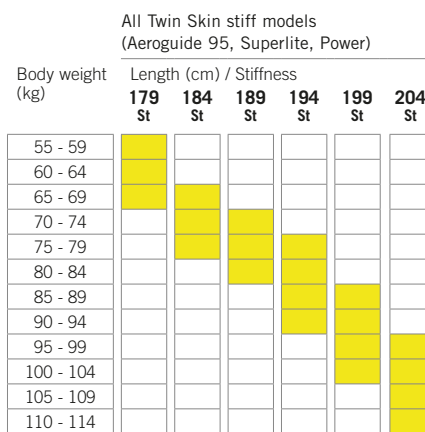

LENGTH RECOMMENDATION ACTIVE

Not all models are available in the specified lengths and hardnesses. See product pages for details.