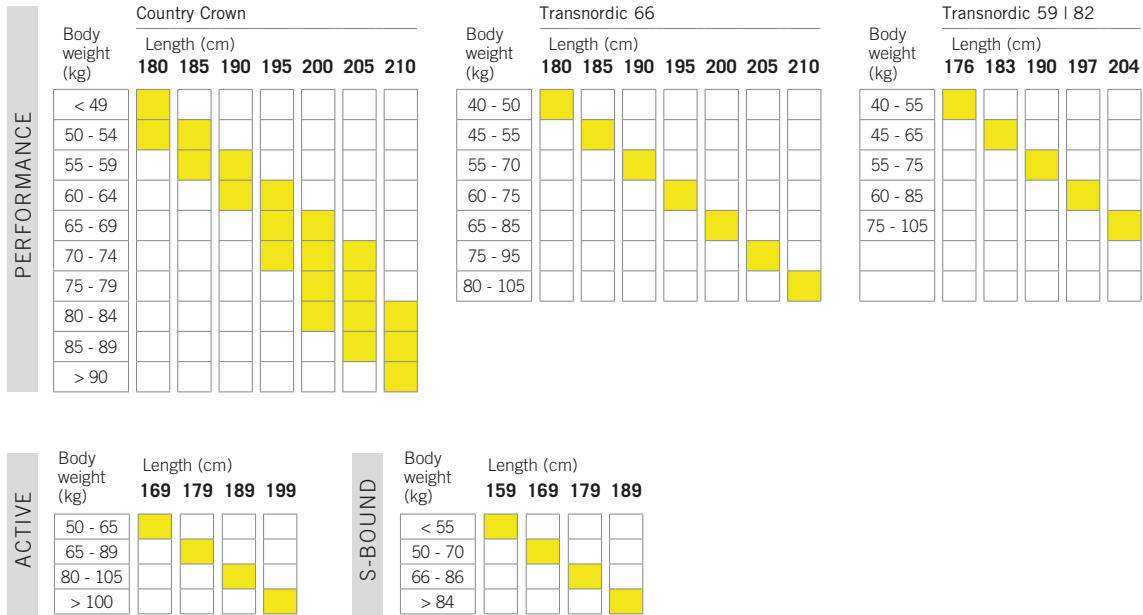

LENGTH RECOMMENDATION ADVENTURE

Not all models are available in the specified lengths and hardnesses. See product pages for details.