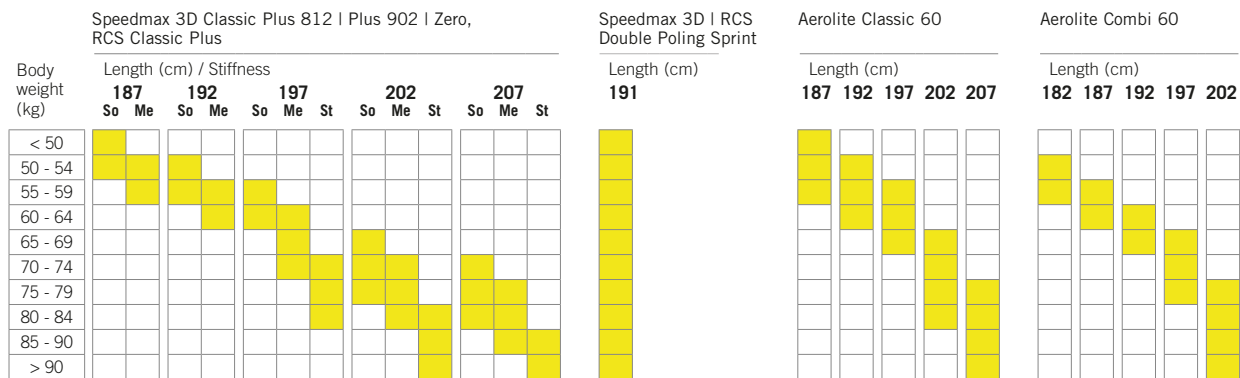

NORDIC LENGTH RECOMMENDATION

LENGTH RECOMMENDATION RACE & PERFORMANCE CLASSIC

Not all models are available in the specified lengths and hardnesses. See product pages for details.