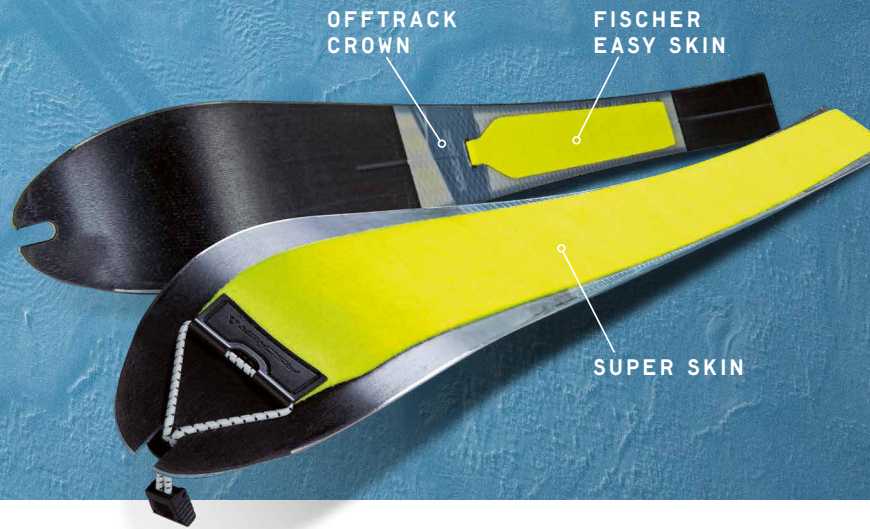

BLAZE YOUR OWN TRAIL.

ADVENTURE SKIS

Article no. skis only	Article no. IFP	Lengths (cm)	TURNAMIC® IFP Weight / Length (skis only)	Core	Sidicut	Binding	Features	Technology	Easy Skin / Super Skin	Base / Climbing aid	Price, €
ADVENTURE ACTIVE											
ADVENTURE 62 CROWN XTRALITE											
N50122V		169, 179, 189, 199	• 1.630g / 179cm	Air Channel	62-52-60	S60020 Control Step-In IFP black / grey	- Versatile sidicut for use on and off-track - Excellent off-track climbing capabilities - Pre-mounted	Speed Grinding 2.0, Offtrack Crown		Sintec / Offtrack Crown	
SPIDER 62 CROWN XTRALITE											
N50522V	N50622V	169, 179, 189, 199	• 1.660g / 179cm	Air Tec Steel Edge	62-52-60	S60020 Control Step-In IFP black / grey	- Fischer's most popular steel-edge ski - Extremely lightweight, stable design and construction - Excellent off-track climbing ability	Speed Grinding 2.0, Nordic Rocker Camber, Steel Edge, Offtrack Crown		Sintec / Offtrack Crown	
OUTBACK 68 CROWN/SKIN XTRALITE*											
N51023		169, 179, 189, 199	1.780g / 179cm	Air Tec Steel Edge	68-59-64	S65123 Rottefella® BCX Auto black / grey	- Excellent off-track climbing capability - Easy Skin compatible - Full length steel edge	Speed Grinding 2.0, Nordic Rocker Camber, Offtrack Crown & Easy Skin, Steel Edge	K50014 K50114	Sintec / Offtrack Crown / Easy Skin