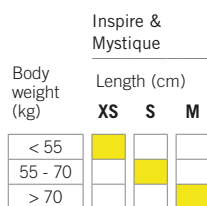

LENGTH RECOMMENDATION ACTIVE

Not all models are available in the specified lengths and hardnesses. See product pages for details.