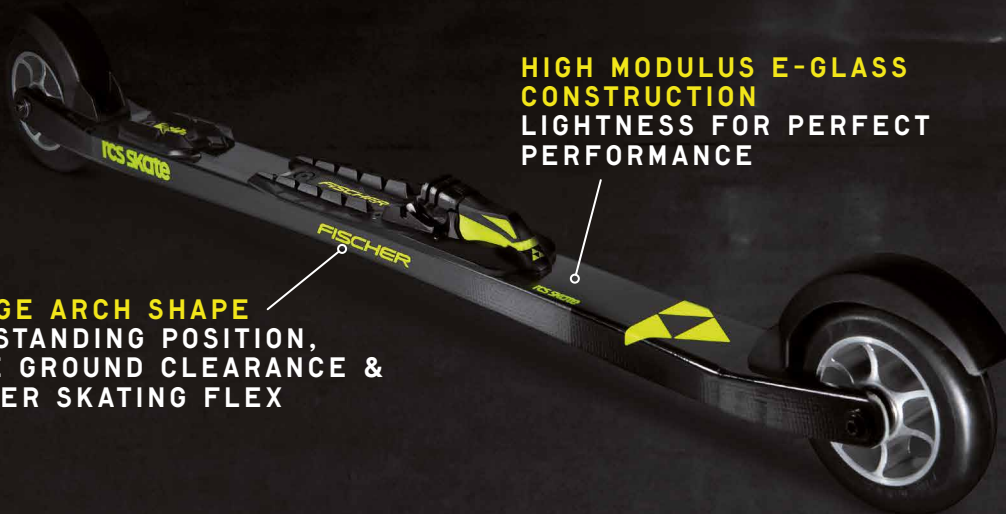

RCS SKATE

HIGH MODULUS E-GLASS CONSTRUCTION
LIGHTNESS FOR PERFECT PERFORMANCE

BRIDGE ARCH SHAPE
LOW STANDING POSITION,
MORE GROUND CLEARANCE &
BETTER SKATING FLEX

Article no. rollerskis only	Article no. set or mounted	Stiffness	Set or mounted	Binding	Wheel Diameter / Width	Ground Clearance Unloaded (mm)	Axis-Center Distance (mm)	Wheel type	Weight per piece (g)	Bearing	Features	Technology	Price, €