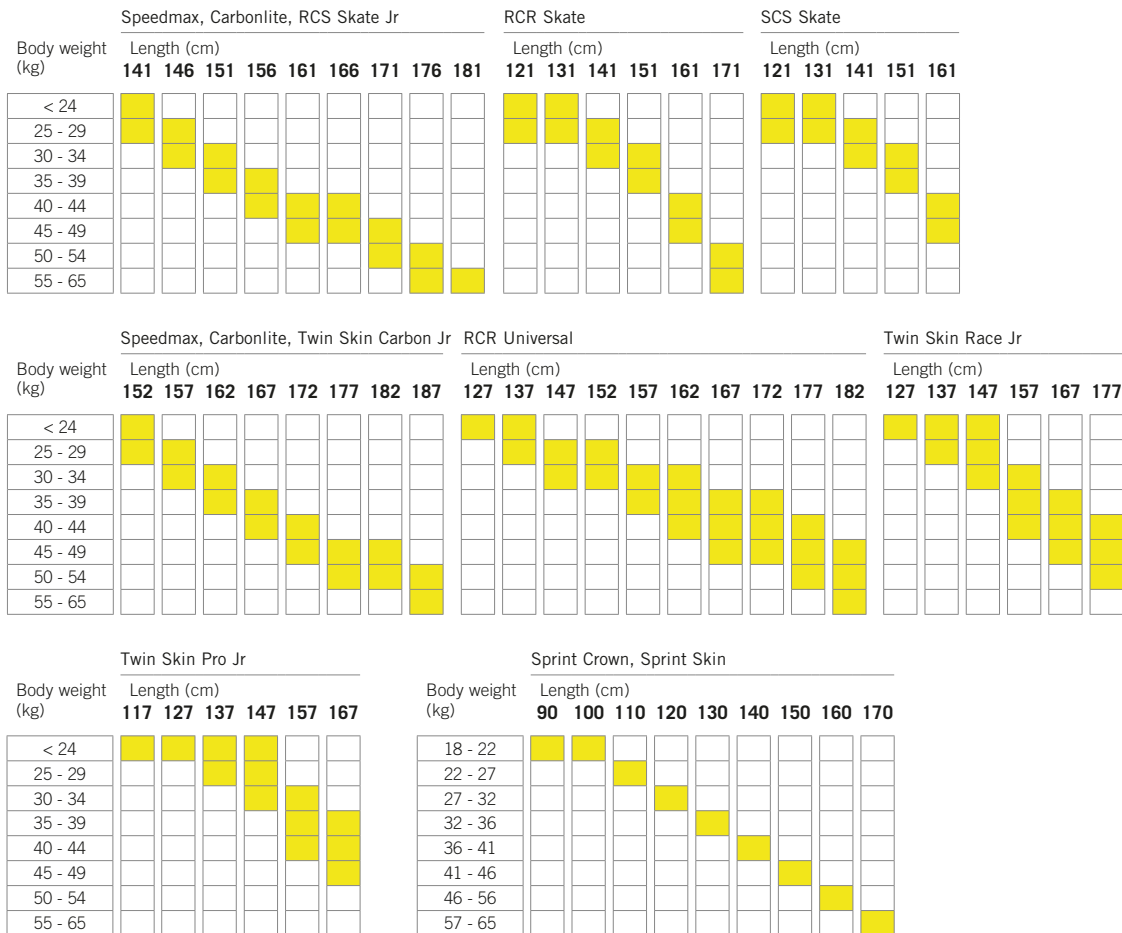

LENGTH RECOMMENDATION JUNIOR

Not all models are available in the specified lengths and hardnesses. See product pages for details.