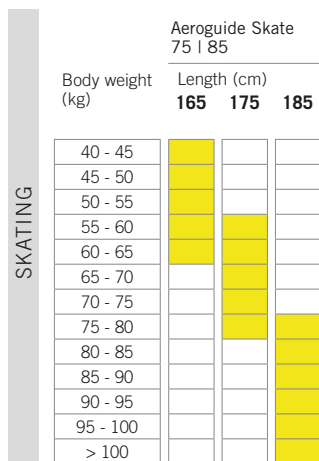

LENGTH RECOMMENDATION ACTIVE

Not all models are available in the specified lengths and hardnesses. See product pages for details.