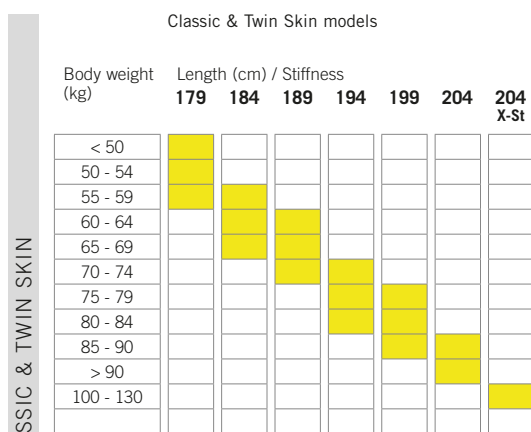

LENGTH RECOMMENDATION ACTIVE

Not all models are available in the specified lengths and hardnesses. See product pages for details.