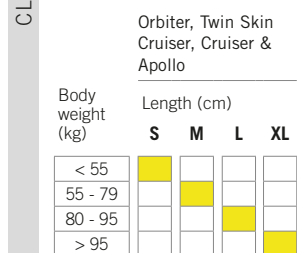

LENGTH RECOMMENDATION ACTIVE

Not all models are available in the specified lengths and hardnesses. See product pages for details.